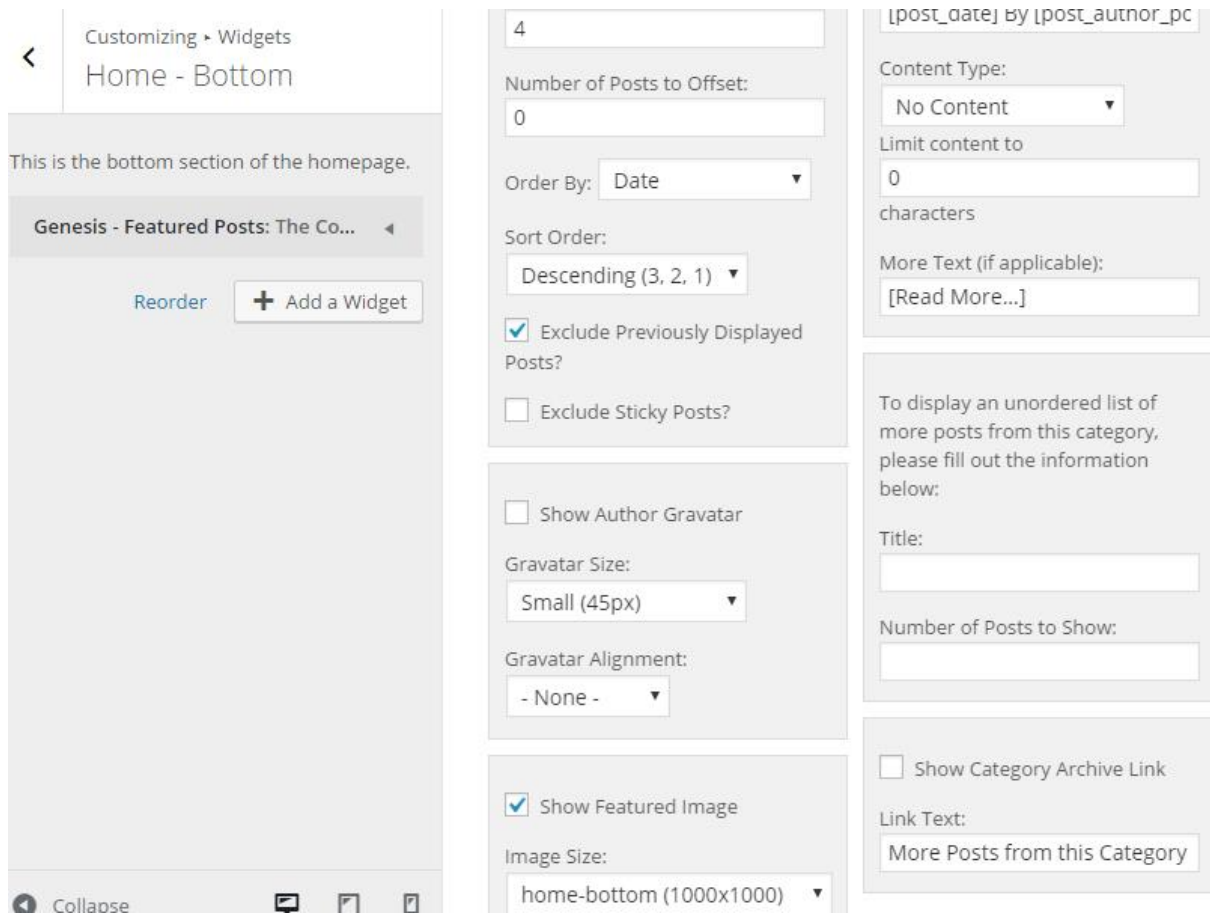

Show Post Title

Show Post Info

By [post_author_posts_link]

Content Type: No Content

Limit content to 0 characters

More Text (if applicable): [Read More...]

To display an unordered list of more posts from this category, please fill out the information below:

Title:

Number of Posts to Show:

Home-bottom also uses featured posts but it has been styled to show a smaller featured image size. Please do click on “exclude previously displayed posts” so no post is shown twice.